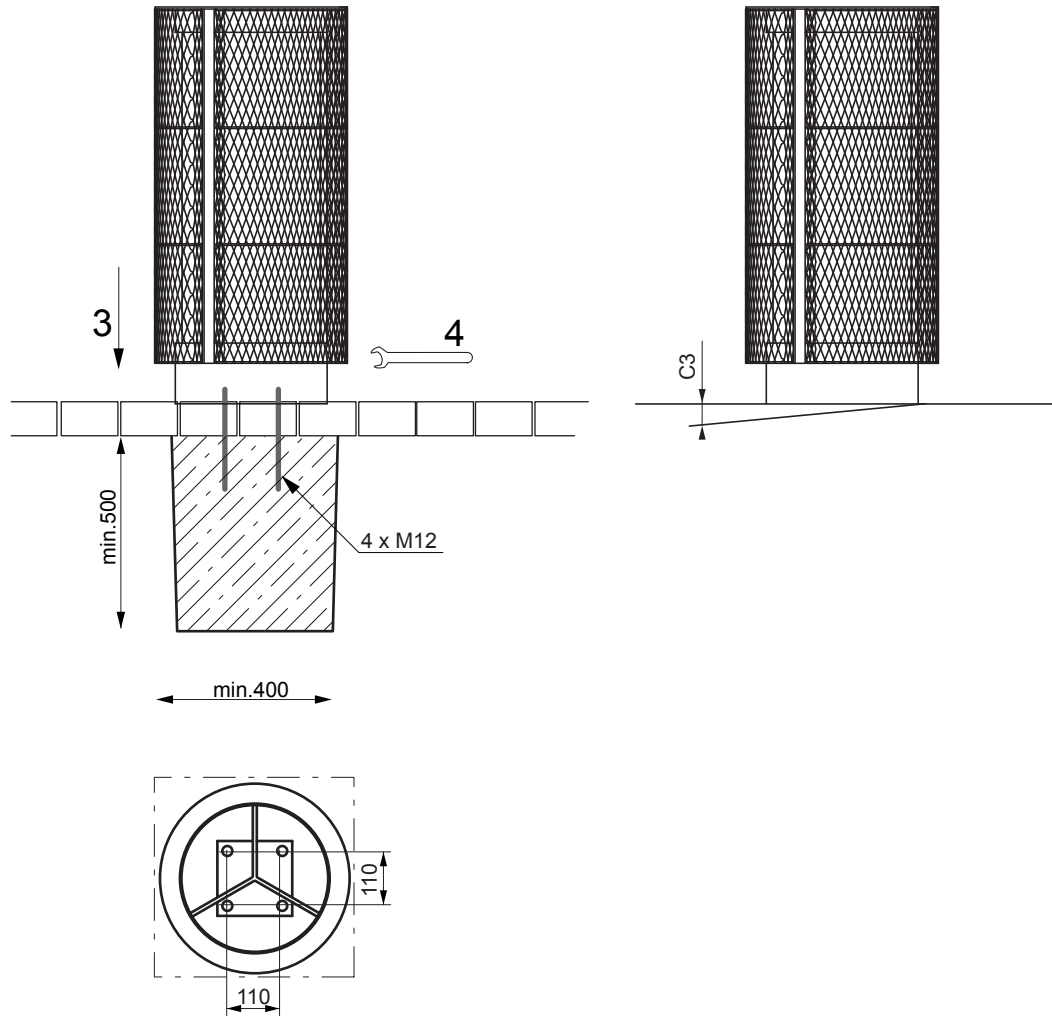

Environmental Site Furnishings by SIGMA
700 Goldman Drive
Cream Ridge, NJ 08514
(888) 367-1115
(281) 975-1776
www.environmentalsitefurnishings.com

DG210

www.mmcite.com **DIAGONAL**