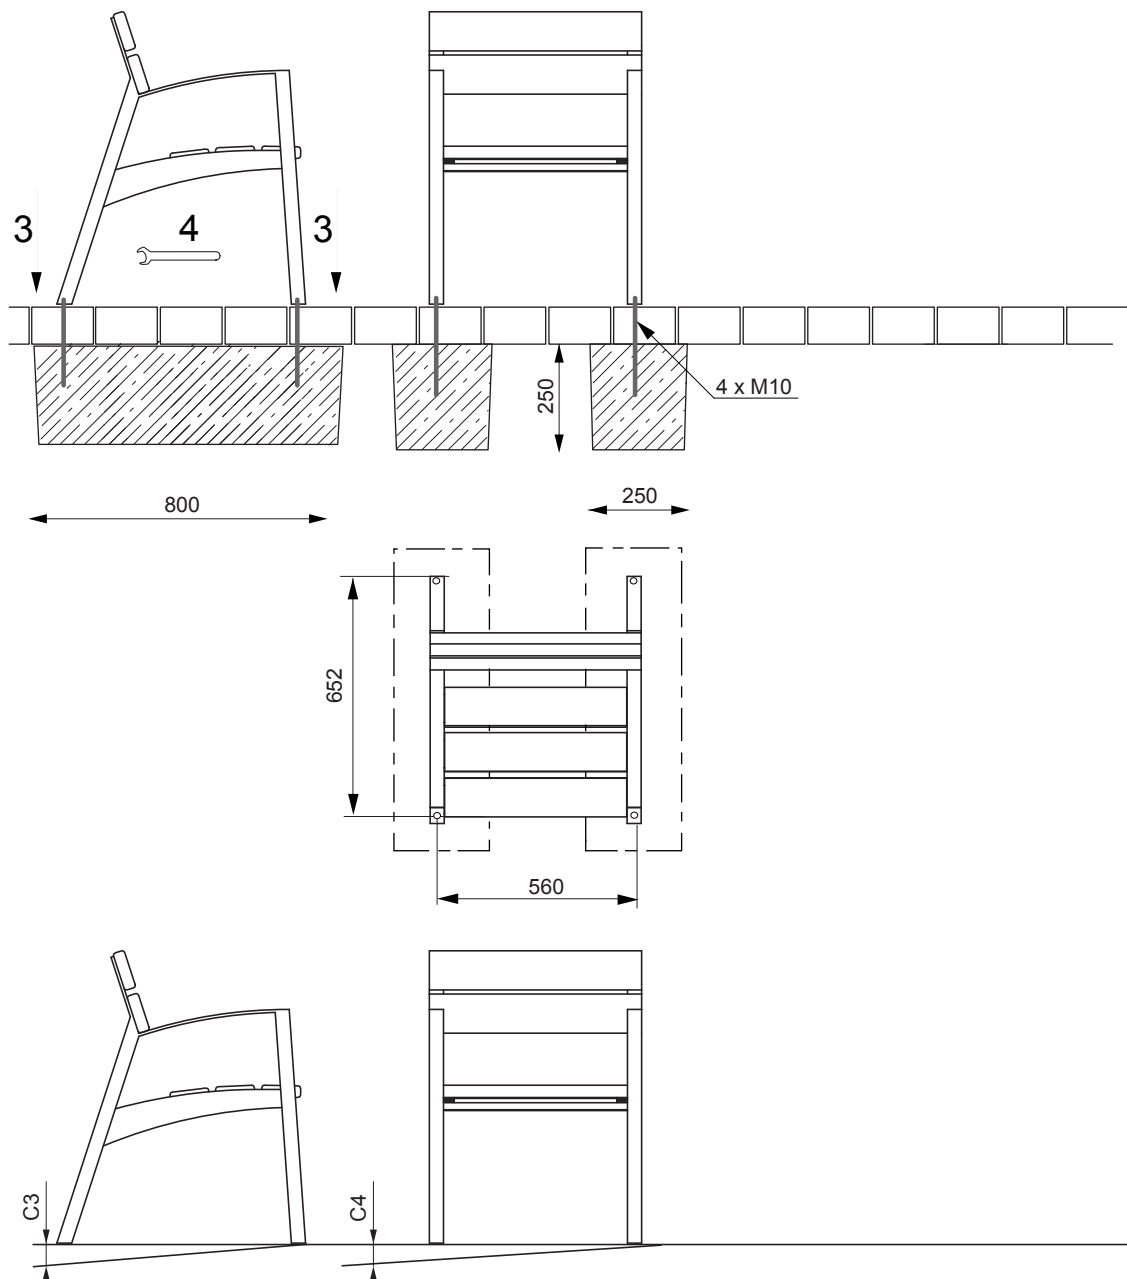

Environmental Site Furnishings by SIGMA
700 Goldman Drive
Cream Ridge, NJ 08514
(888) 367-1115
(281) 975-1776
www.environmentalsitefurnishings.com

LV157

VERA

www.mmcite.com