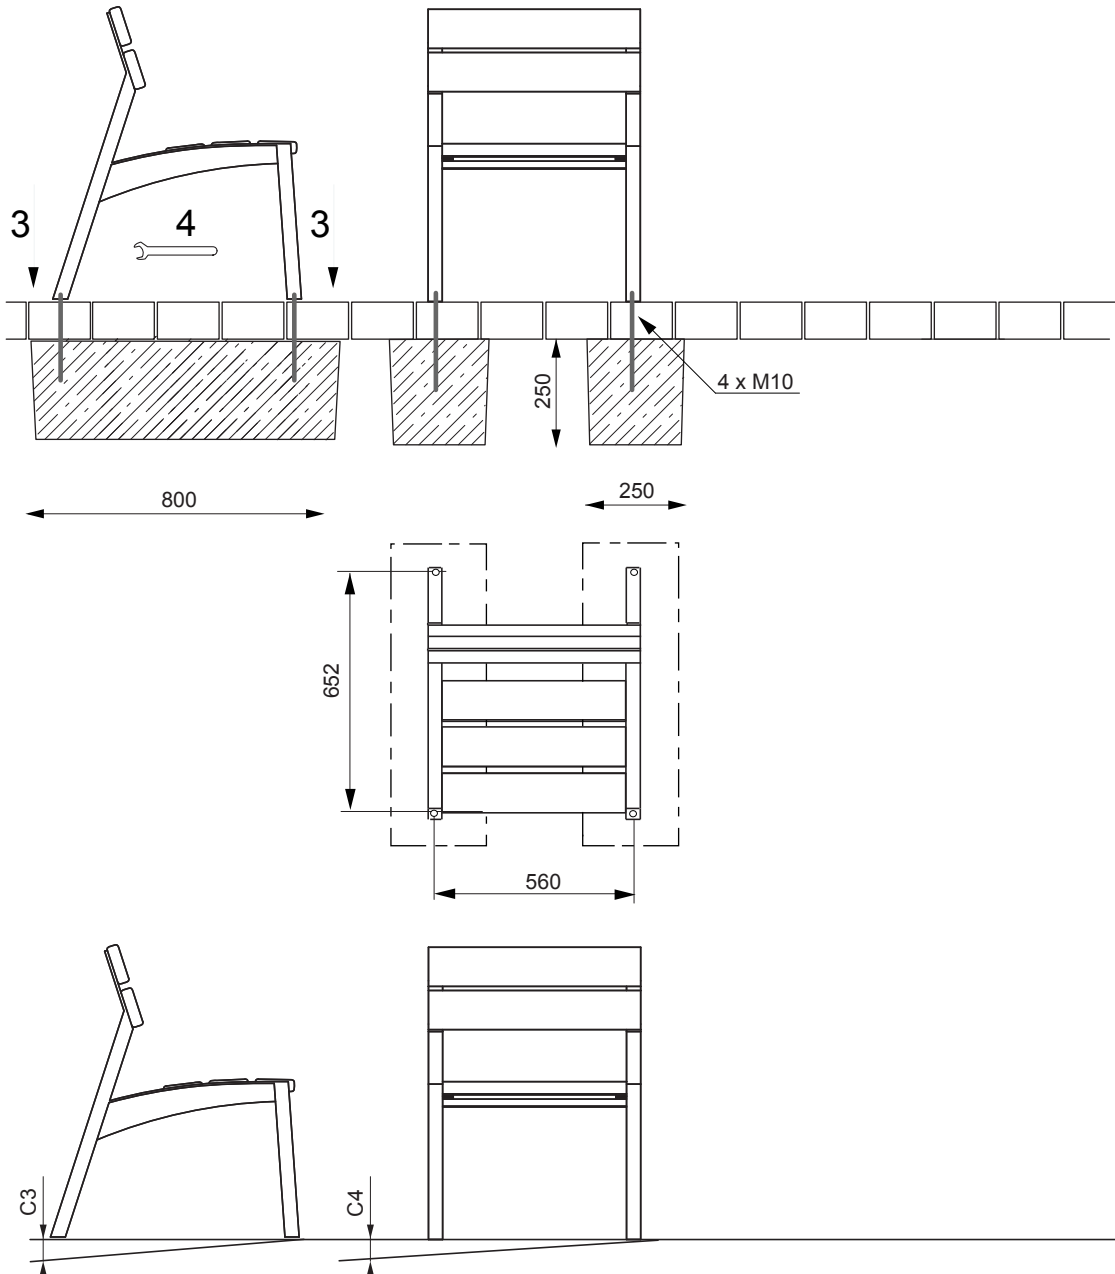

Environmental Site Furnishings by SIGMA
700 Goldman Drive
Cream Ridge, NJ 08514
(888) 367-1115
(281) 975-1776
www.environmentalsitefurnishings.com

LV152

VERA

www.mmccite.com