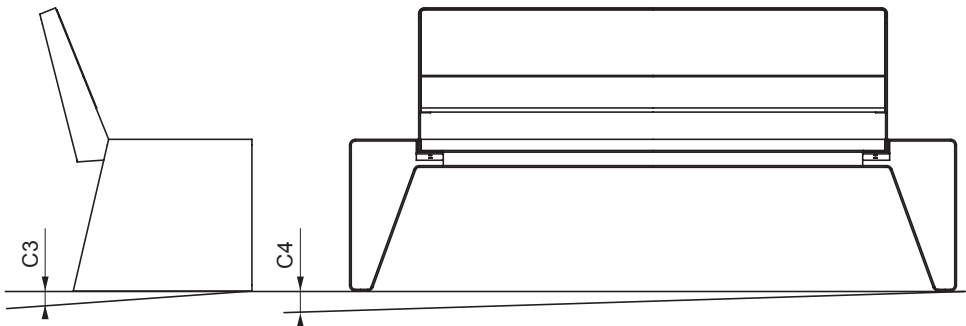

Environmental Site Furnishings by SIGMA
700 Goldman Drive
Cream Ridge, NJ 08514
(888) 367-1115
(281) 975-1776
www.environmentalsitefurnishings.com

LR160

www.mmcite.com RADIUM