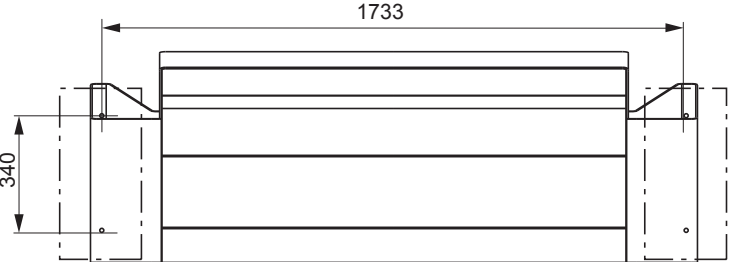

Environmental Site Furnishings by SIGMA
700 Goldman Drive
Cream Ridge, NJ 08514
(888) 367-1115
(281) 975-1776
www.environmentalsitefurnishings.com

LR160

www.mmcite.com RADIUM