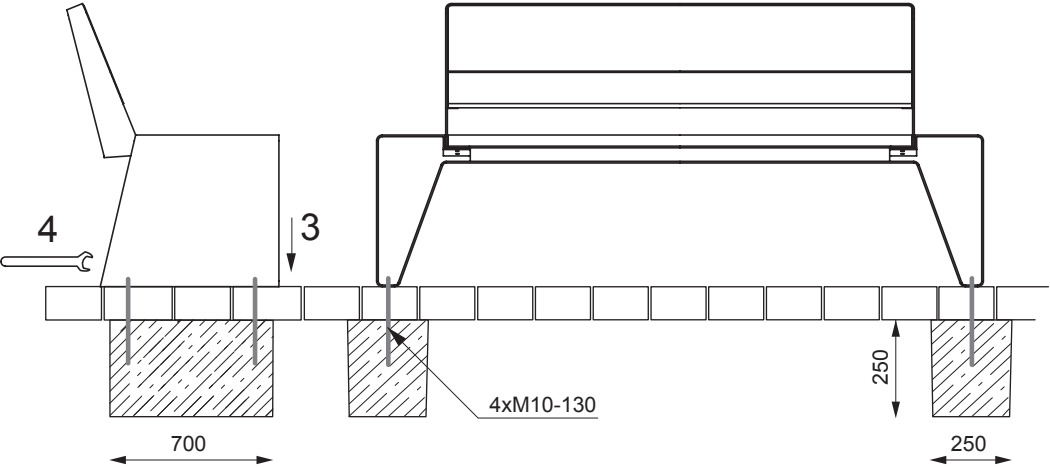

Environmental Site Furnishings by SIGMA
700 Goldman Drive
Cream Ridge, NJ 08514
(888) 367-1115
(281) 975-1776
www.environmentalsitefurnishings.com

LR160

www.mmcite.com RADIUM