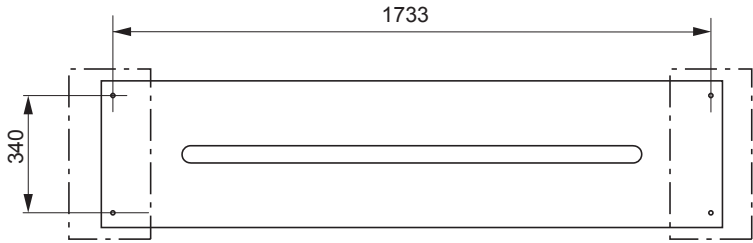

Environmental Site Furnishings by SIGMA
700 Goldman Drive
Cream Ridge, NJ 08514
(888) 367-1115
(281) 975-1776
www.environmentalsitefurnishings.com

LR120

RADIUM

www.mmcite.com