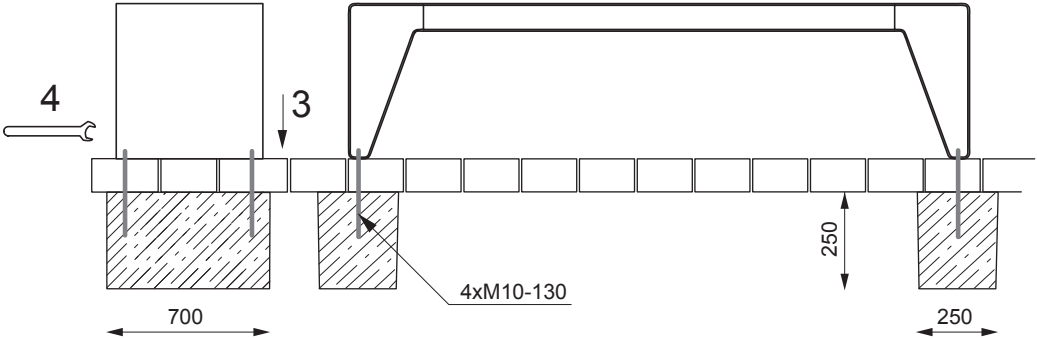

Environmental Site Furnishings by SIGMA
700 Goldman Drive
Cream Ridge, NJ 08514
(888) 367-1115
(281) 975-1776
www.environmentalsitefurnishings.com

LR120

RADIUM

www.mmcite.com