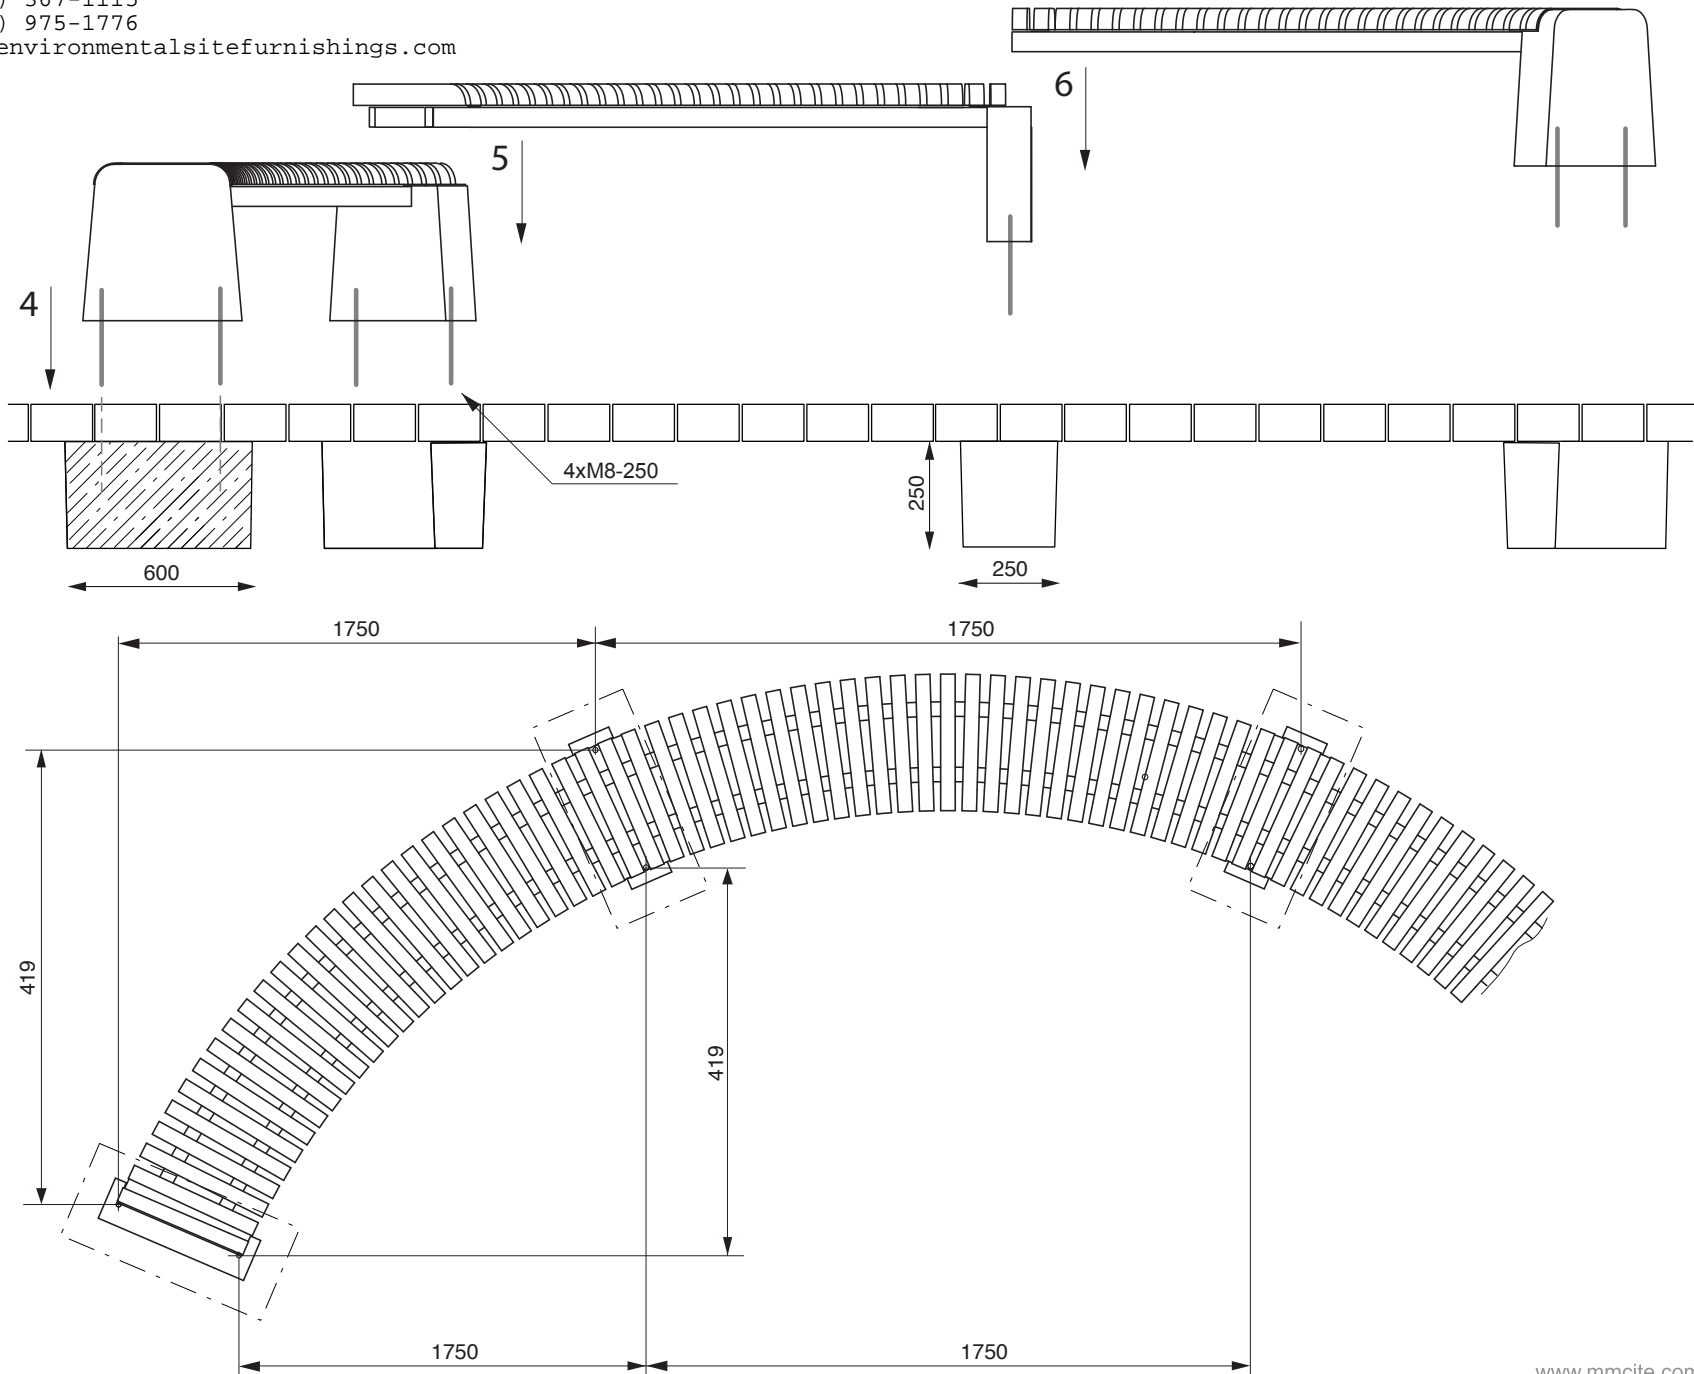

Environmental Site Furnishings by SIGMA
700 Goldman Drive
Cream Ridge, NJ 08514
(888) 367-1115
(281) 975-1776
www.environmentalsitefurnishings.com

LF 630

FORMA

www.mmcite.com