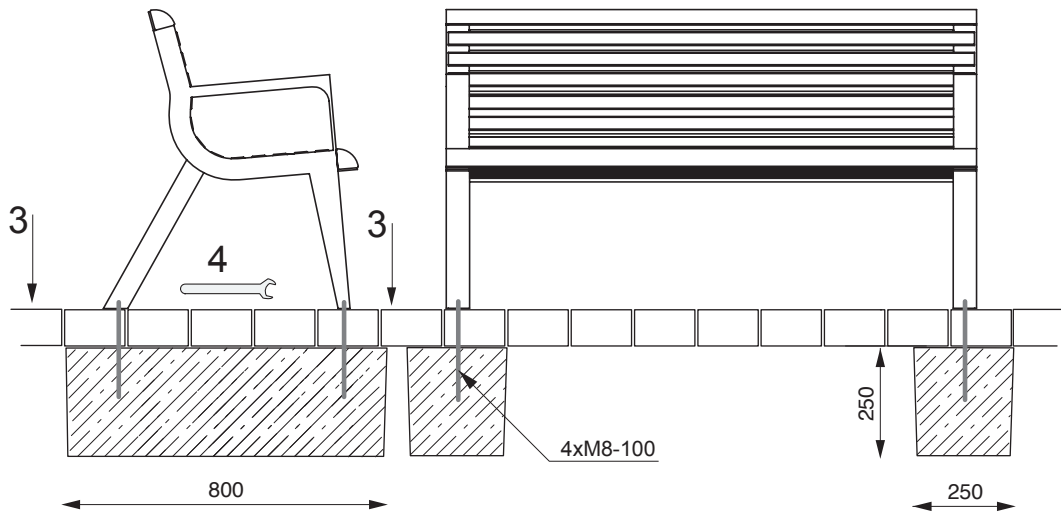

Environmental Site Furnishings by SIGMA
700 Goldman Drive
Cream Ridge, NJ 08514
(888) 367-1115
(281) 975-1776
www.environmentalsitefurnishings.com

LD155

www.mmccite.com **DIVA**