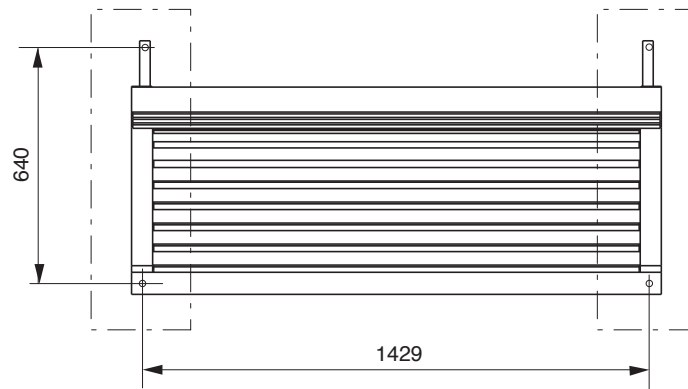

Environmental Site Furnishings by SIGMA
700 Goldman Drive
Cream Ridge, NJ 08514
(888) 367-1115
(281) 975-1776
www.environmentalsitefurnishings.com

LD155

www.mmccite.com **DIVA**