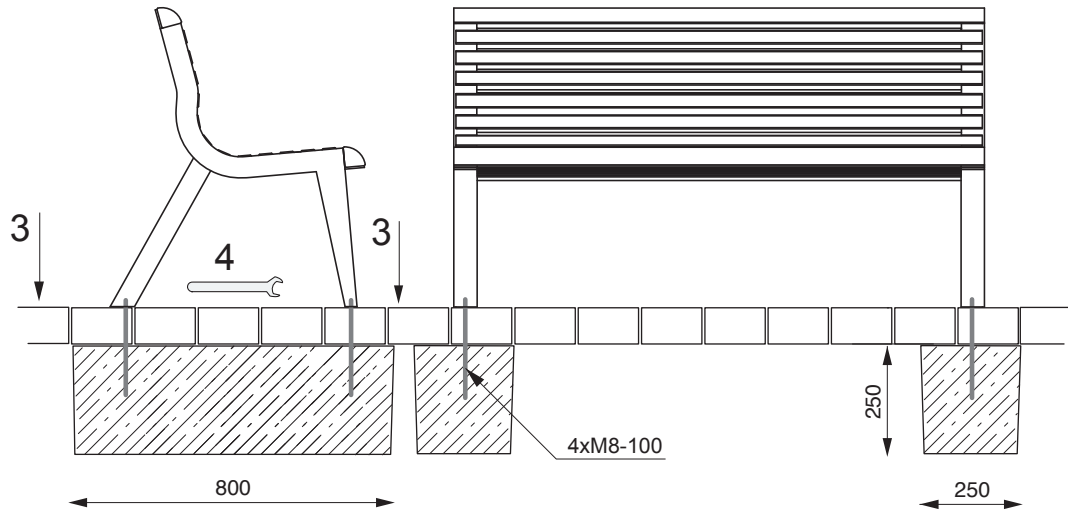

Environmental Site Furnishings by SIGMA  
700 Goldman Drive  
Cream Ridge, NJ 08514  
(888) 367-1115  
(281) 975-1776  
www.environmentalsitefurnishings.com

LD150

DIVA

www.mmcite.com