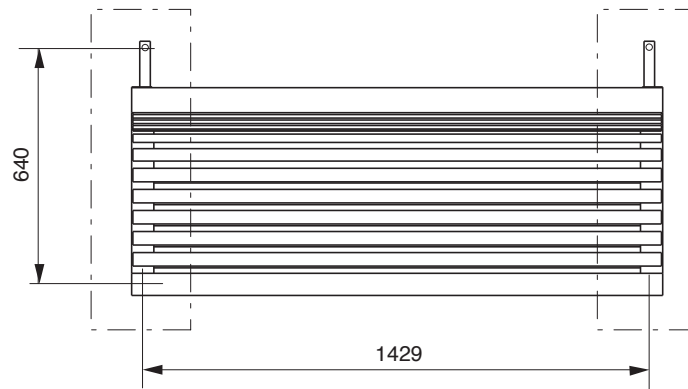

Environmental Site Furnishings by SIGMA  
700 Goldman Drive  
Cream Ridge, NJ 08514  
(888) 367-1115  
(281) 975-1776  
www.environmentalsitefurnishings.com

LD150

DIVA

www.mmcite.com