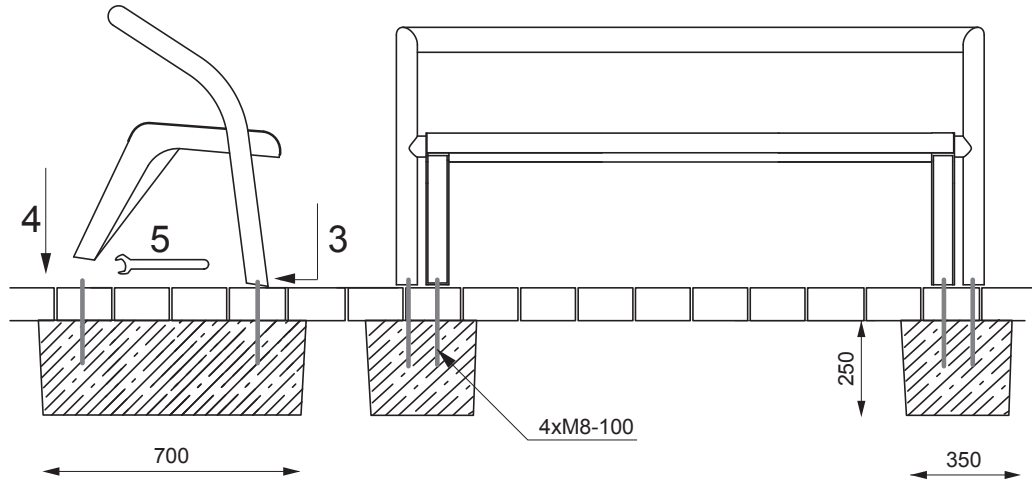

Environmental Site Furnishings by SIGMA
700 Goldman Drive
Cream Ridge, NJ 08514
(888) 367-1115
(281) 975-1776
www.environmentalsitefurnishings.com

LB230

BRUNEA

www.mmccite.com