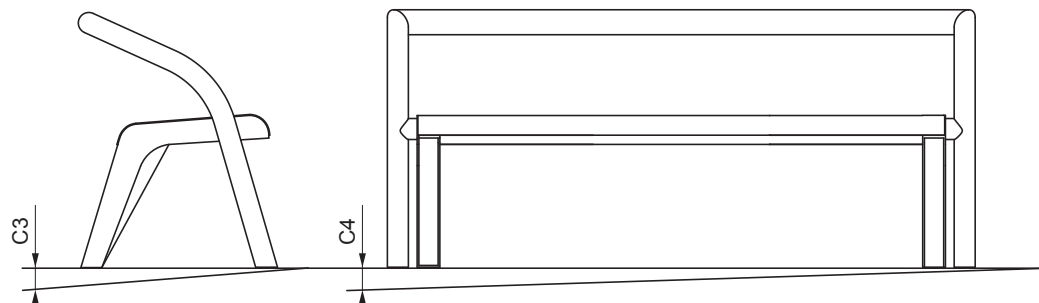

Environmental Site Furnishings by SIGMA
700 Goldman Drive
Cream Ridge, NJ 08514
(888) 367-1115
(281) 975-1776
www.environmentalsitefurnishings.com

LB230

BRUNEA

www.mmccite.com