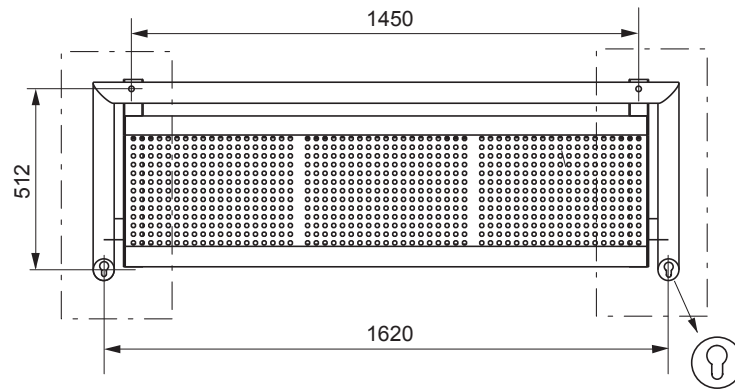

Environmental Site Furnishings by SIGMA
700 Goldman Drive
Cream Ridge, NJ 08514
(888) 367-1115
(281) 975-1776
www.environmentalsitefurnishings.com

LB230

BRUNEA

www.mmccite.com