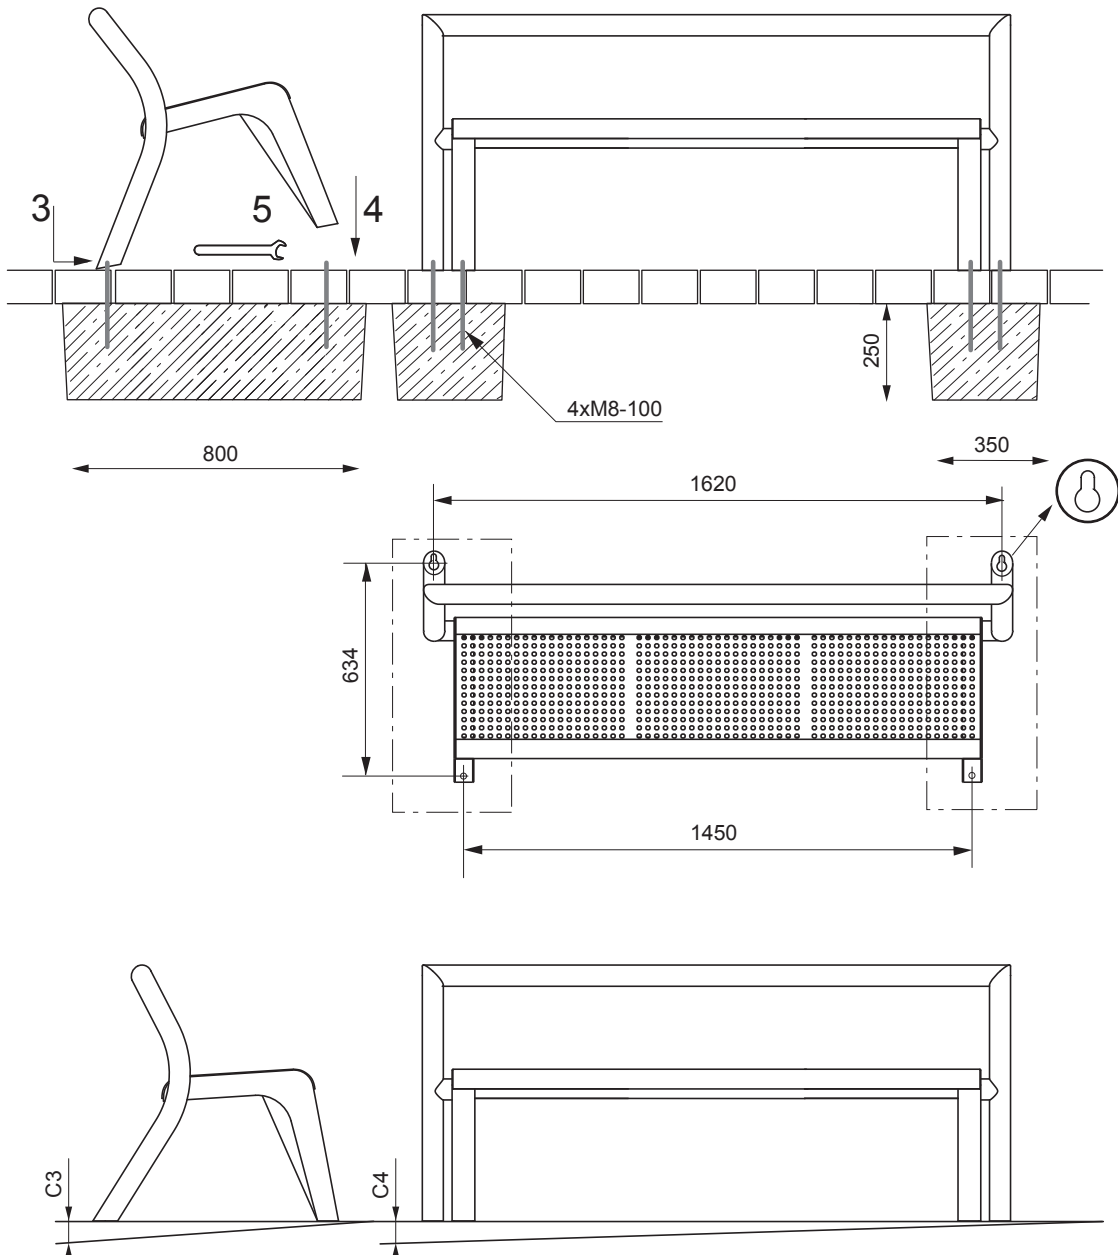

Environmental Site Furnishings by SIGMA
700 Goldman Drive
Cream Ridge, NJ 08514
(888) 367-1115
(281) 975-1776
www.environmentalsitefurnishings.com

LB220

BRUNEA

www.mmcite.com