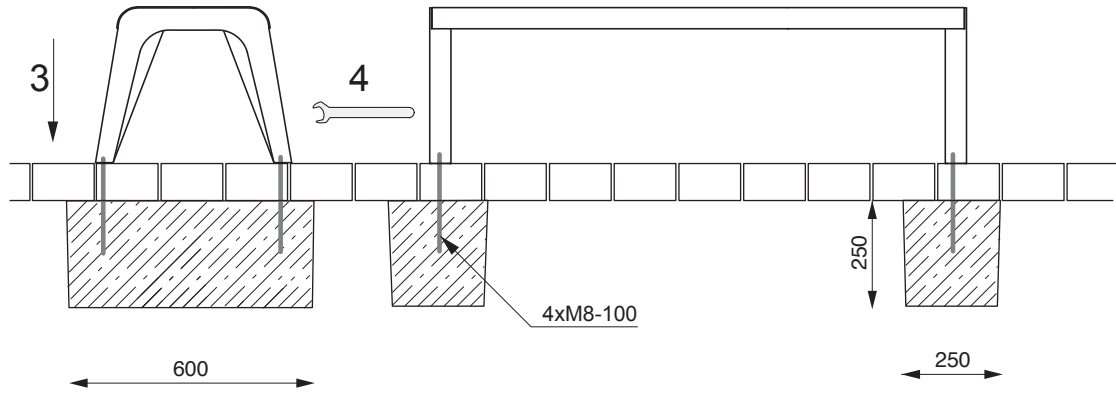

Environmental Site Furnishings by SIGMA
700 Goldman Drive
Cream Ridge, NJ 08514
(888) 367-1115
(281) 975-1776
www.environmentalsitefurnishings.com

LB210

www.mmcite.com **BRUNEA**