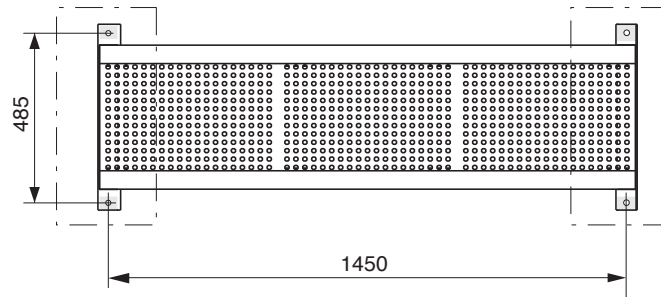

Environmental Site Furnishings by SIGMA
700 Goldman Drive
Cream Ridge, NJ 08514
(888) 367-1115
(281) 975-1776
www.environmentalsitefurnishings.com

LB210

www.mmcite.com **BRUNEA**