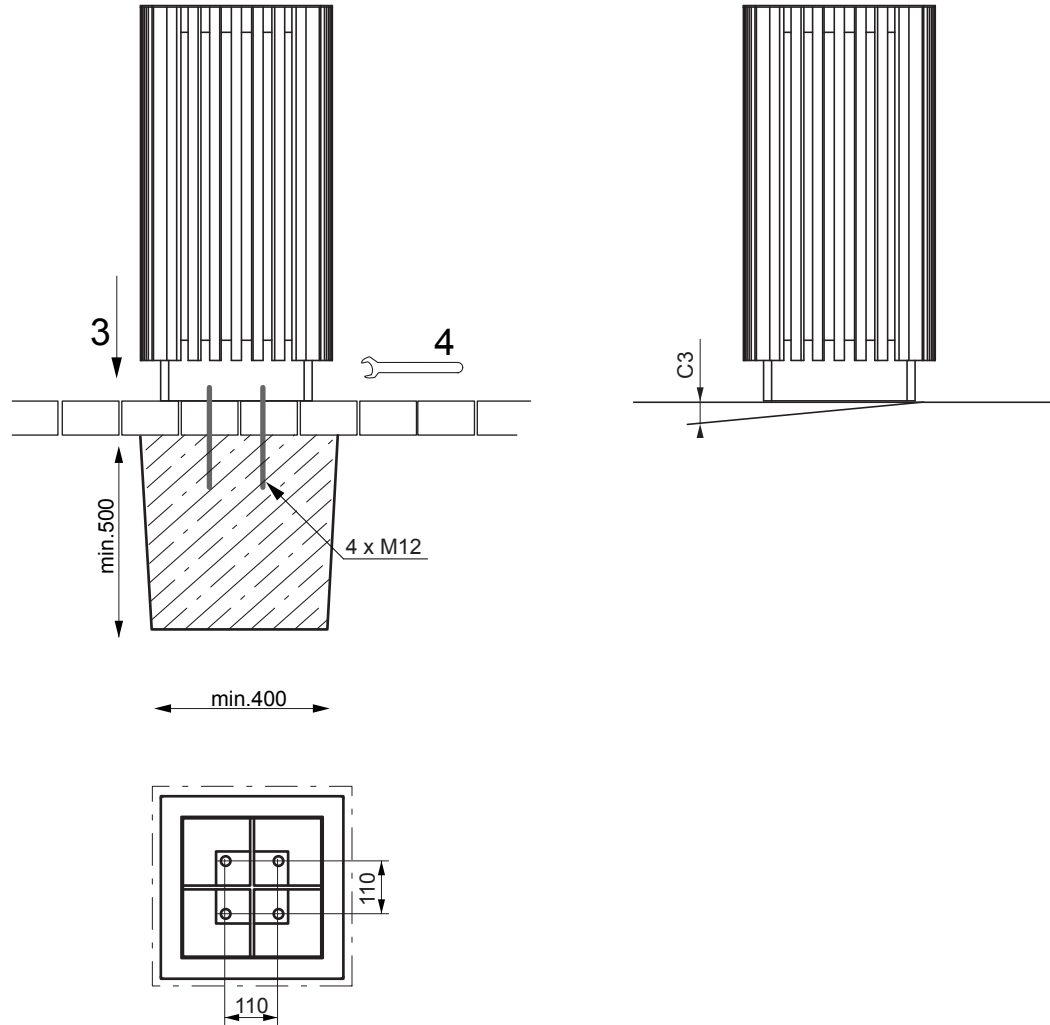

Environmental Site Furnishings by SIGMA
700 Goldman Drive
Cream Ridge, NJ 08514
(888) 367-1115
(281) 975-1776
www.environmentalsitefurnishings.com

DG140

www.mmcite.com **DIAGONAL**